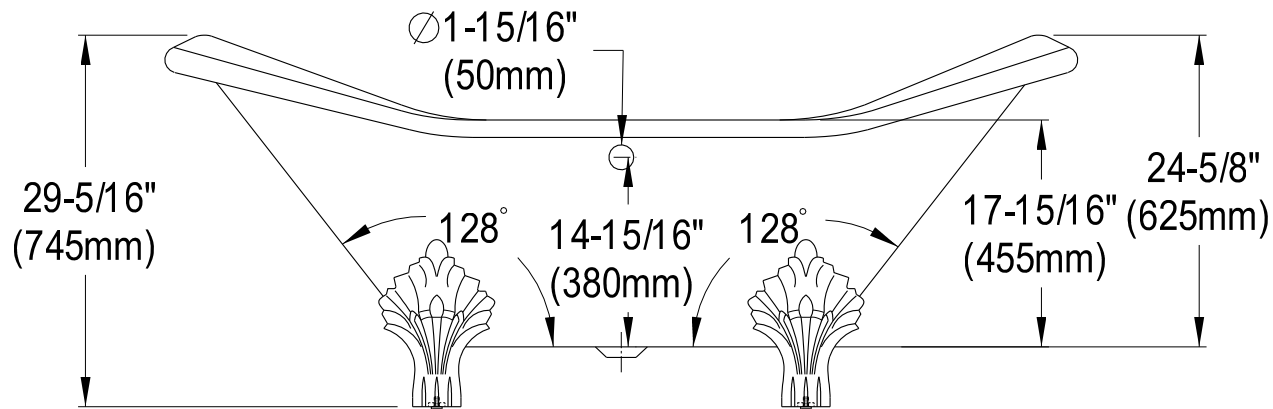

VB T7D7231NC1,5,8

72" Cast Iron Clawfoot Bathtub With 7" Faucet Drillings

M10 x 20 (4 pcs)

Section A-A