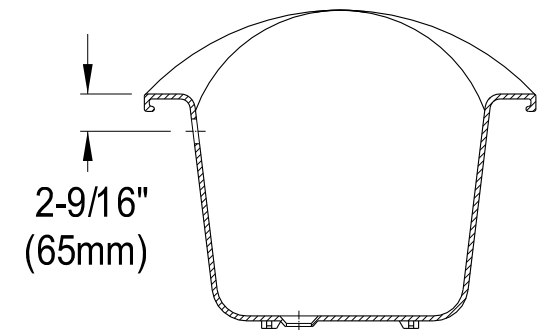

VB T7D7231NC1,5,8

72" Cast Iron Clawfoot Bathtub With 7" Faucet Drillings

M10 x 20 (4 pcs)

Section A-A