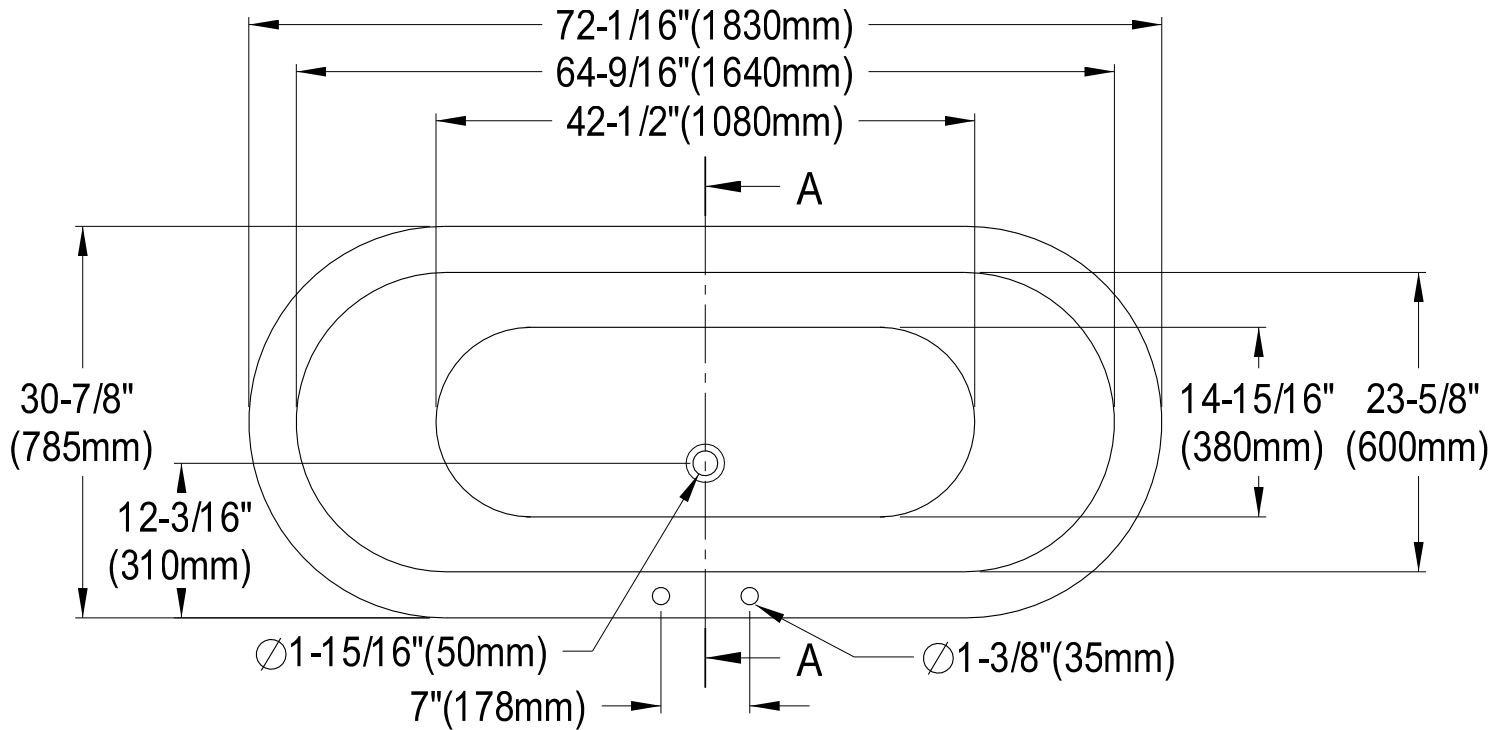

VB T7D7231NC1,5,8

72" Cast Iron Clawfoot Bathtub With 7" Faucet Drillings

M10 x 20 (4 pcs)

Section A-A